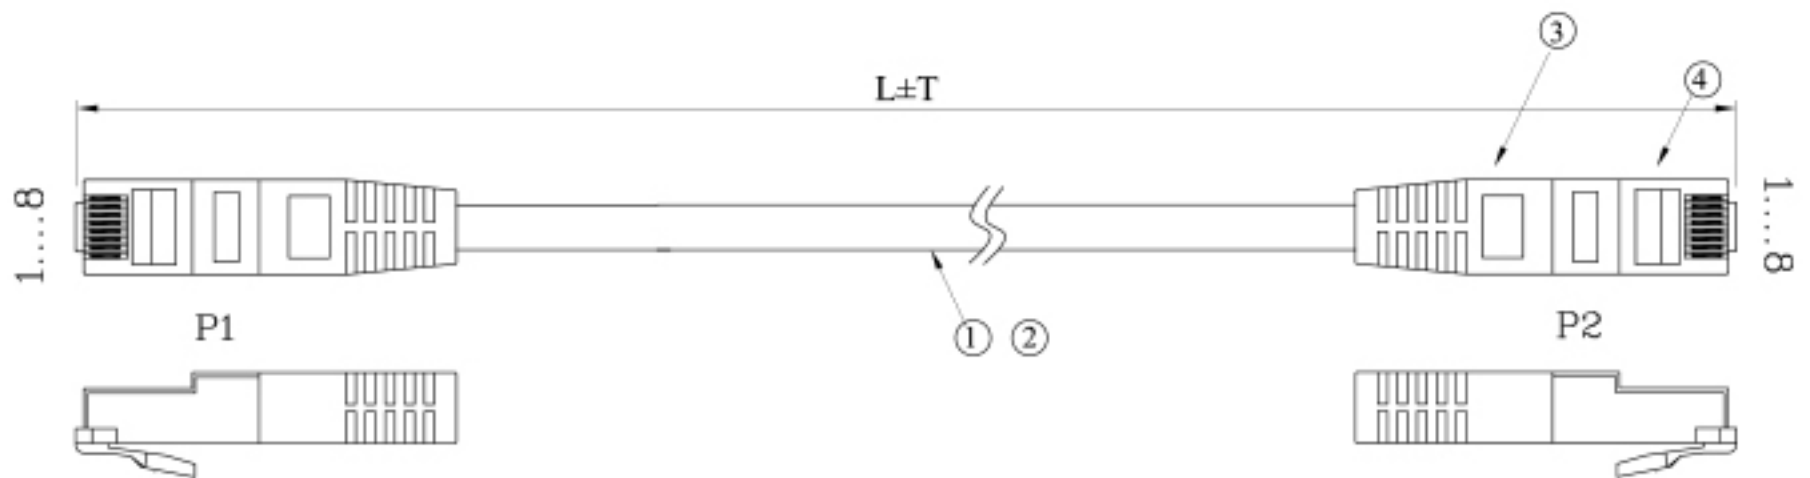

CAT5E CU 7-0.16MM

Cat5e Patch Cord/cable

PE BAG

P1	P2	T568B WIRING
1	1	WHITE/ORANGE
2	2	ORANGE
3	3	WHITE/GREEN
6	6	GREEN
4	4	BLUE
5	5	WHITE/BLUE
7	7	WHITE/BROWN
8	8	BROWN

SEC:A-A

ITEM NO:	FCB-5E-LMU			DRAWER DATE	W.Y
TITLE				CHECKED DATE	M.T.C
CUSTOMER				APPROVED DATE	2013/11/16
MATERIAL		SCALE			
REV.	A	UNIT	MM		
DRAWING NO:					
ACAD FILE					
				KTU Cabling Solutions (pvt) Ltd	