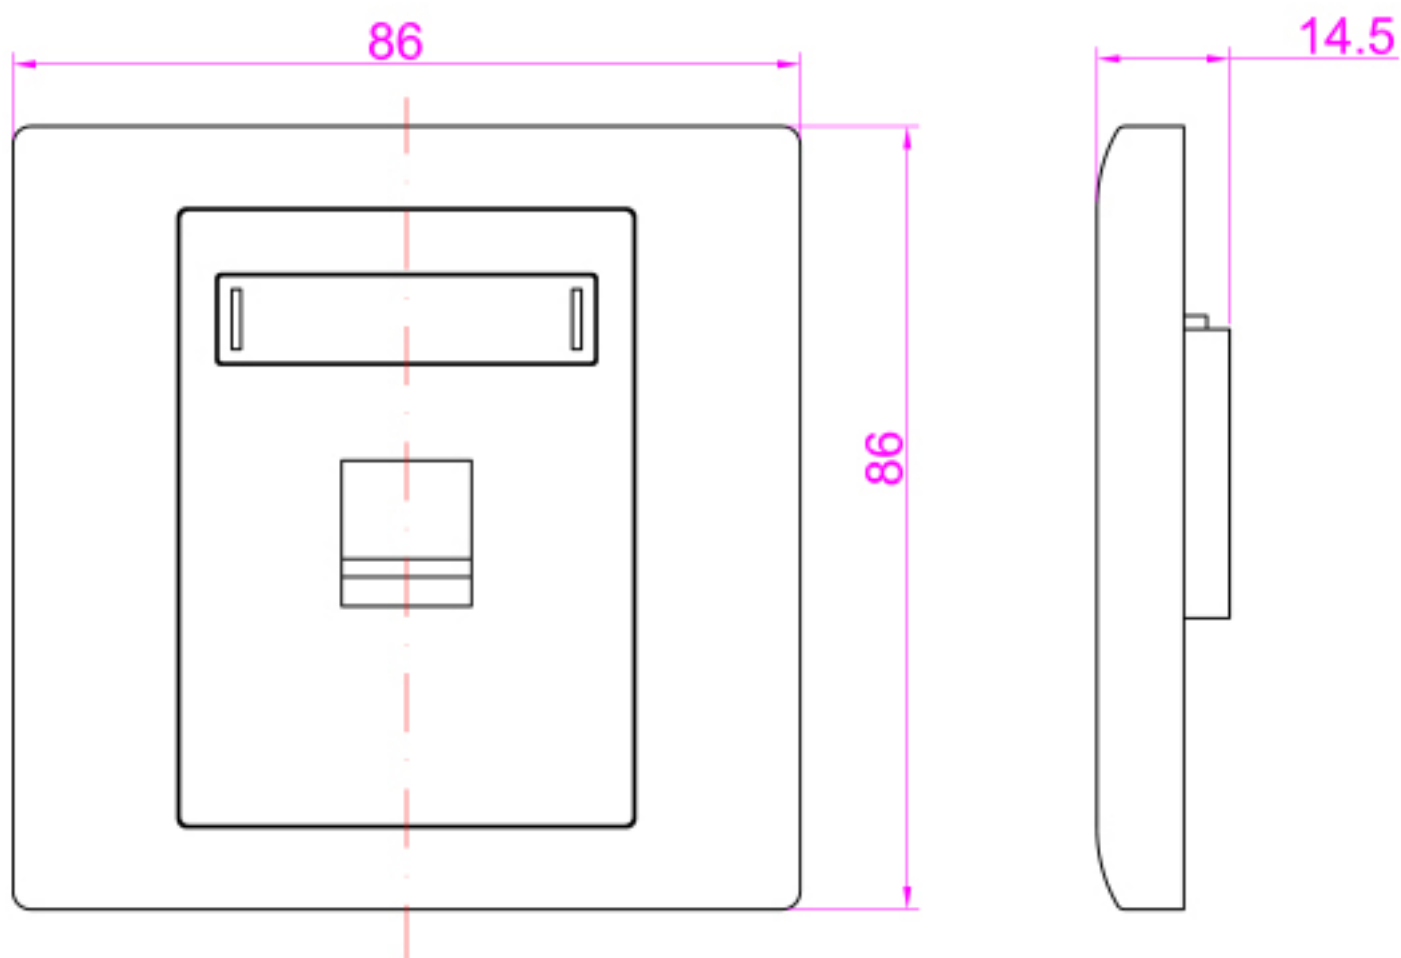

F86SA1PWH

Faceplate 86type with shutter, 86*86mm , 1port

TOLERANCE			KTU Cabling Solutions (pvt) Ltd				
	INCH	MM					
.X	.015	.30	TITLE: Faceplate 86 type with Shutter, 1 Port				
.XX	.010	.10	DRAWN BY: XIAOHU WANG				
.XXX	.005	.05	P/N: F86SA1PWH				
CHECK BY			SCALE	1:1		REV	A
APPD BY			UNIT	MM			
			SHEET	1/1	DWG NO:		
			DATE	2013/11/16			