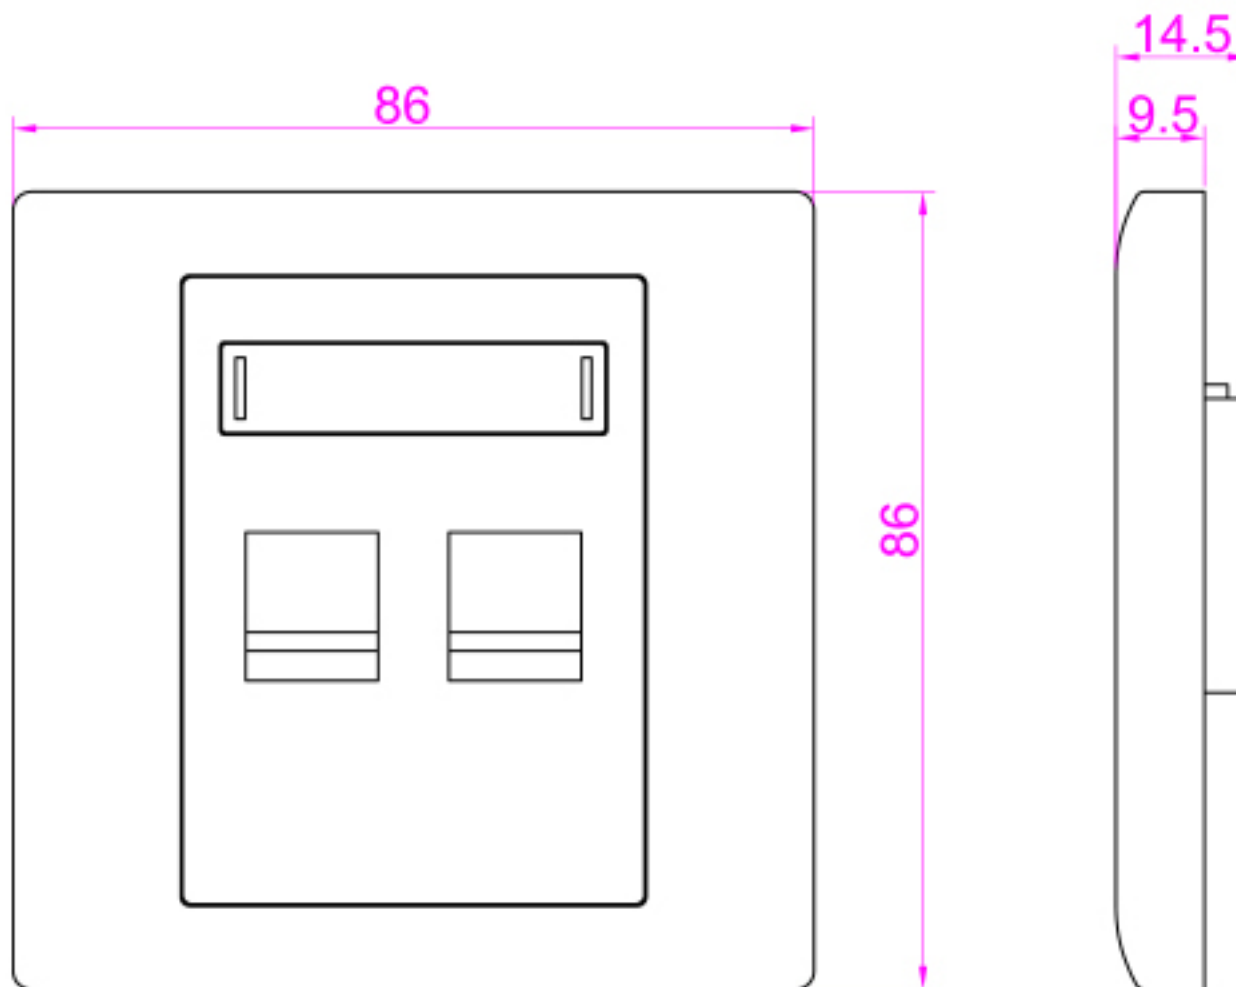

F86SA2PWH

Faceplate 86type with shutter, 86*86mm ,2port

TOLERANCE			KTU Cabling Solutions (pvt) Ltd				
	INCH	MM					
.X	.015	.30	TITLE: Faceplate 86 type with Shutter, 2 Port				
.XX	.010	.10					
.XXX	.005	.05					
DRAWN BY	XIAOHU WANG		P/N: F86SA2PWH				
CHECK BY			SCALE	1:1		REV	A
			UNIT	MM			
APPD BY			SHEET	1/1	DWG NO:		
			DATE	2013/11/16			