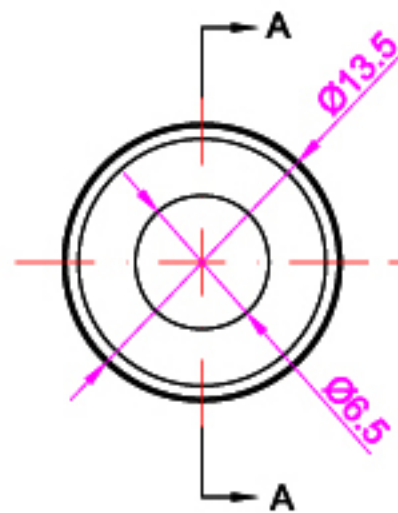

KTUM6

Nuts M6, Screws M6*16

DESIGNED		MATERIAL		TITLE: Front mount cage nuts M6
CHECKED		REV		
APPROVAL		SCALE 1/1	SHEET 1/1	P/N: ACNM6
DWG NO		UNIT MM	 	KTU Cabling Solutions (pvt) Ltd