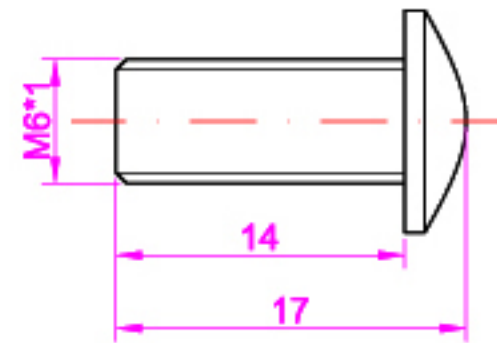

KTUM6

Nuts M6, Screws M6*16

DESIGNED		MATERIAL		TITLE: Front mount cage nuts M6
CHECKED		REV		
APPROVAL		SCALE 1/1	SHEET 1/1	P/N: ACNM6
DWG NO		UNIT MM	 	KTU Cabling Solutions (pvt) Ltd