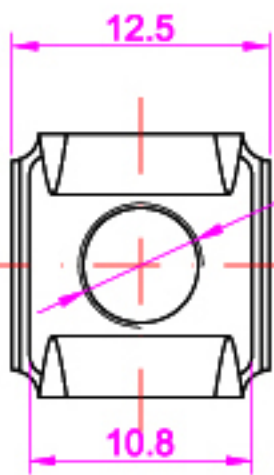

KTUM6

Nuts M6, Screws M6*16

DESIGNED		MATERIAL		TITLE: Front mount cage nuts M6
CHECKED		REV		
APPROVAL		SCALE 1/1	SHEET 1/1	P/N: ACNM6
DWG NO		UNIT MM	 	KTU Cabling Solutions (pvt) Ltd