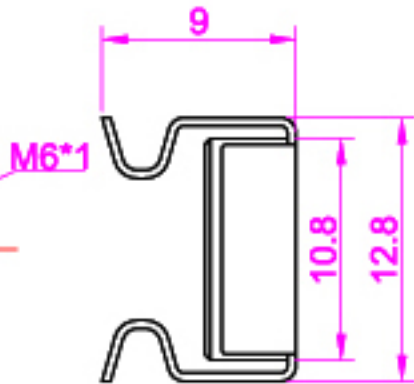

KTUM6

Nuts M6, Screws M6*16

DESIGNED		MATERIAL		TITLE: Front mount cage nuts M6
CHECKED		REV		
APPROVAL		SCALE 1/1	SHEET 1/1	P/N: ACNM6
DWG NO		UNIT MM	 	KTU Cabling Solutions (pvt) Ltd