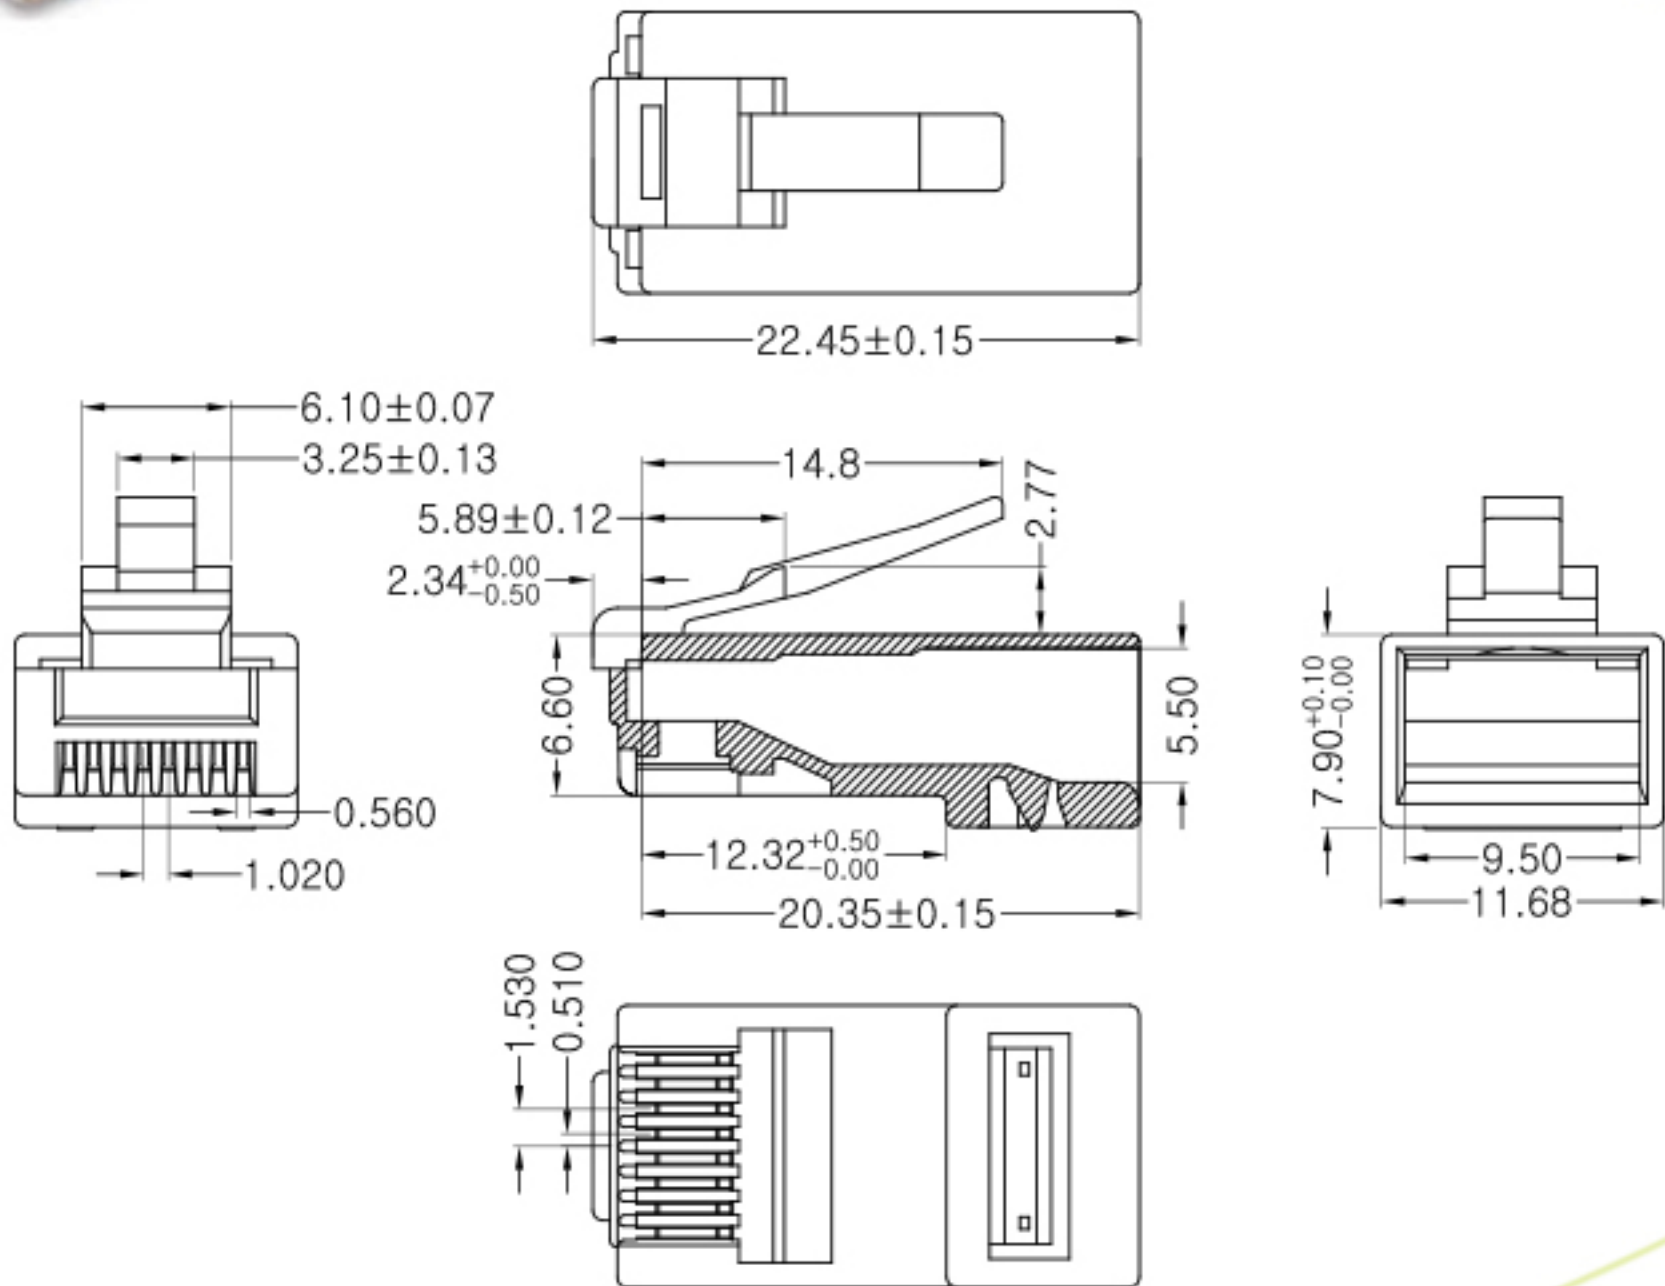

KTUMP5EU8P8C

Modular Plug Cat.5e 8P8C, Unshield

KTU Cabling Solutions (pvt) Ltd							
PRODUCT NO	KTUMP5EU8P8C	DESCRIPTION	Modular Plug Cat.5e 8P8C, Unshield			DWG NO	
MATERIAL	PC	UNIT	MM	SCALE	NULL	EDITI	B/0
DIMENSIONAL TOLERANCE		THIRD ANGLE PROJECTION		DRAWN		DATE	2013/11/16
X.X	± 0.2			CHECK		DATE	
X.XX	± 0.10			APPROVAL		DATE	
X.XXX	± 0.050						
ANGLE	$\pm 2^\circ$						