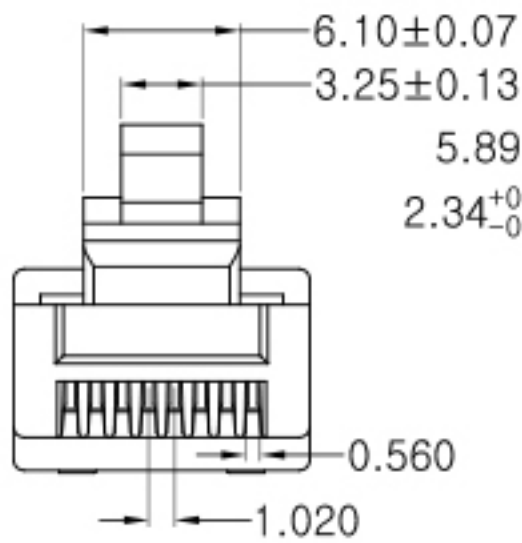

# KTUMP6U8P8C

Modular Plug Cat.6 8P8C, Unshield

KTU Cabling Solutions (pvt) Ltd							
PRODUCT NO	KTUMP6U8P8C	DESCRIPTION	Modular Plug Cat.6 8P8C, Unshield			DWG NO	
MATERIAL	PC	UNIT	MM	SCALE	NULL	EDITI	B/0
DIMENSIONAL TOLERANCE		THIRD ANGLE PROJECTION		DRAWN		DATE	2013/11/16
X.X	±0.2			CHECK		DATE	
X.XX	±0.10			APPROVAL		DATE	
X.XXX	±0.050						
ANGLE	±2°						