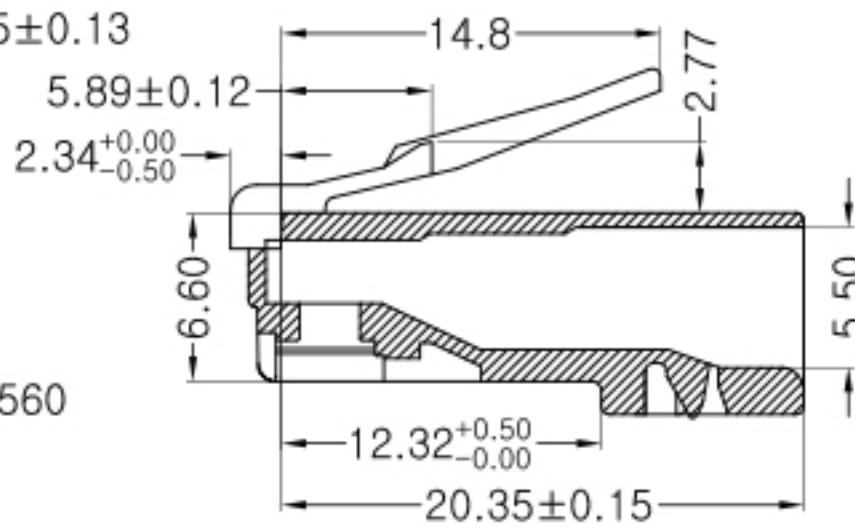

# KTUMP6U8P8C

Modular Plug Cat.6 8P8C, Unshield

KTU Cabling Solutions (pvt) Ltd							
PRODUCT NO	KTUMP6U8P8C	DESCRIPTION	Modular Plug Cat.6 8P8C, Unshield			DWG NO	
MATERIAL	PC	UNIT	MM	SCALE	NULL	EDITI	B/0
DIMENSIONAL TOLERANCE		THIRD ANGLE PROJECTION		DRAWN		DATE	2013/11/16
X.X	±0.2			CHECK		DATE	
X.XX	±0.10			APPROVAL		DATE	
X.XXX	±0.050						
ANGLE	±2°						