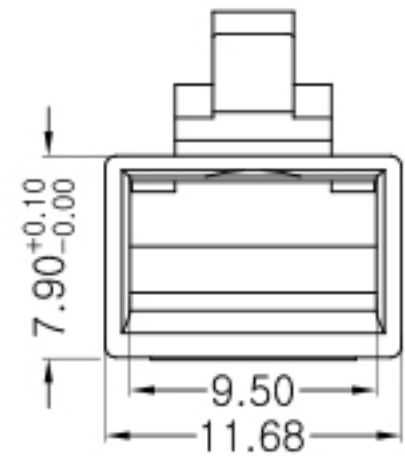

# KTUMP6U8P8C

Modular Plug Cat.6 8P8C, Unshield

KTU Cabling Solutions (pvt) Ltd							
PRODUCT NO	KTUMP6U8P8C	DESCRIPTION	Modular Plug Cat.6 8P8C, Unshield			DWG NO	
MATERIAL	PC	UNIT	MM	SCALE	NULL	EDITI	B/0
DIMENSIONAL TOLERANCE		THIRD ANGLE PROJECTION		DRAWN		DATE	2013/11/16
X.X	±0.2			CHECK		DATE	
X.XX	±0.10			APPROVAL		DATE	
X.XXX	±0.050						
ANGLE	±2°						