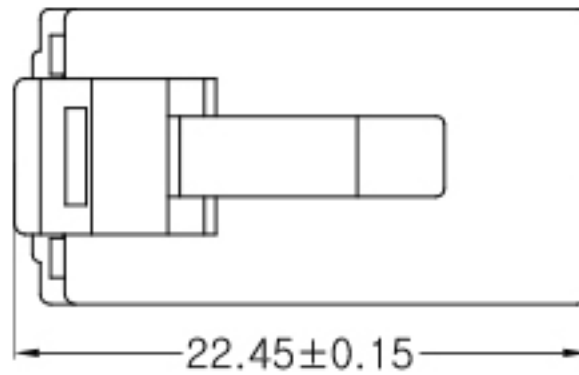

# KTUMP6U8P8C

Modular Plug Cat.6 8P8C, Unshield

KTU Cabling Solutions (pvt) Ltd							
PRODUCT NO	KTUMP6U8P8C	DESCRIPTION	Modular Plug Cat.6 8P8C, Unshield			DWG NO	
MATERIAL	PC	UNIT	MM	SCALE	NULL	EDITI	B/0
DIMENSIONAL TOLERANCE		THIRD ANGLE PROJECTION		DRAWN		DATE	2013/11/16
X.X	±0.2			CHECK		DATE	
X.XX	±0.10			APPROVAL		DATE	
X.XXX	±0.050						
ANGLE	±2°						