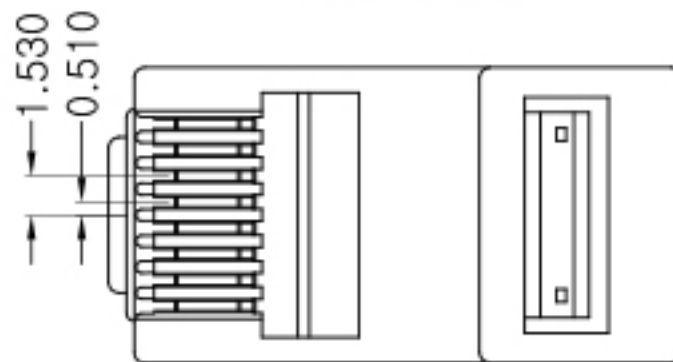

# KTUMP6U8P8C

Modular Plug Cat.6 8P8C, Unshield

KTU Cabling Solutions (pvt) Ltd							
PRODUCT NO	KTUMP6U8P8C	DESCRIPTION	Modular Plug Cat.6 8P8C, Unshield			DWG NO	
MATERIAL	PC	UNIT	MM	SCALE	NULL	EDITI	B/0
DIMENSIONAL TOLERANCE		THIRD ANGLE PROJECTION		DRAWN		DATE	2013/11/16
X.X	±0.2			CHECK		DATE	
X.XX	±0.10			APPROVAL		DATE	
X.XXX	±0.050						
ANGLE	±2°						