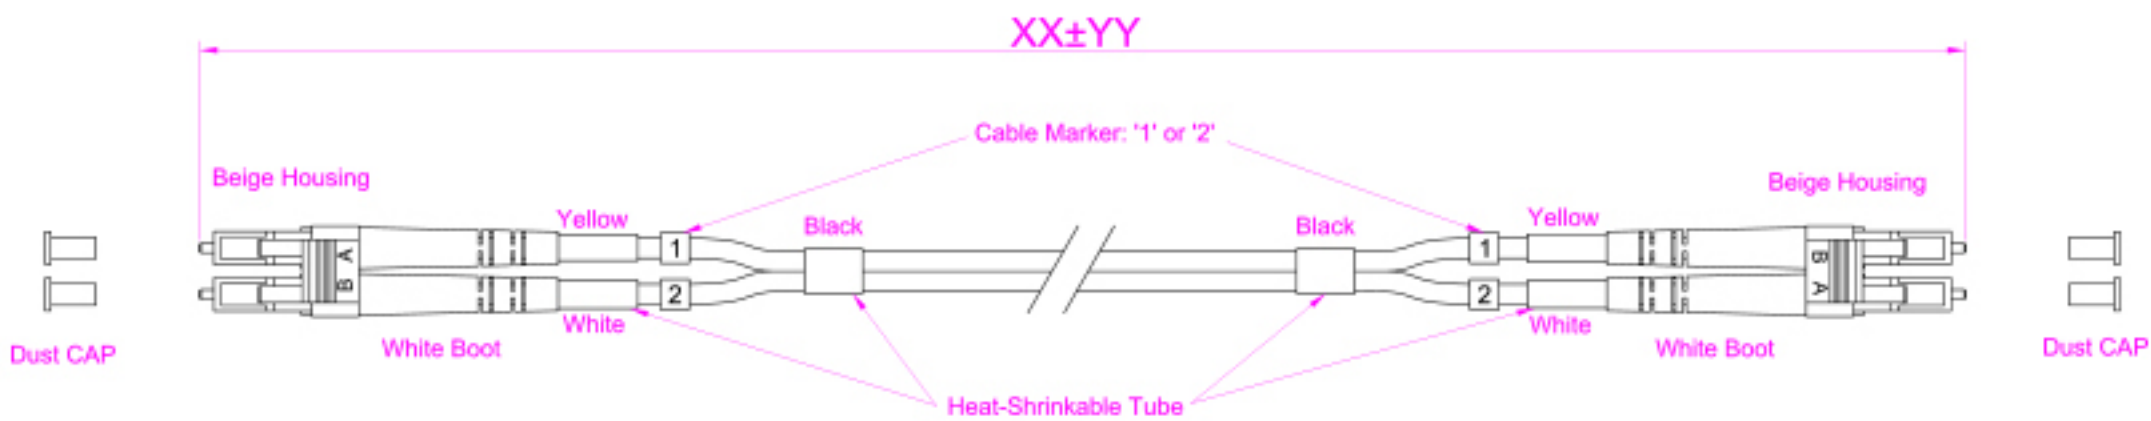

# LC(PC)-LC(PC) MM DUPLEX OM3

Fiber Optic Patch Cord LC/PC-LC/PC Duplex MM  
50/125 OFNR, Om 3.0mm

TOLERANCE			KTU Cabling Solutions (pvt) Ltd				
	INCH	MM					
.X	.015	.30	TITLE: Fiber Optic Patch Cord LC/PC-LC/PC Duplex MM 50/125 OFNR , OM3 3.0mm				
.XX	.010	.10					
.XXX	.005	.05					
DRAWN BY	XIAOHU WANG		P/N: J4P4P232XMP-AQ				
CHECK BY			SCALE	1:1	 	REV	A
			UNIT	MM			
APPD BY			SHEET	1/1	DWG NO:		
			DATE	2013/11/16			