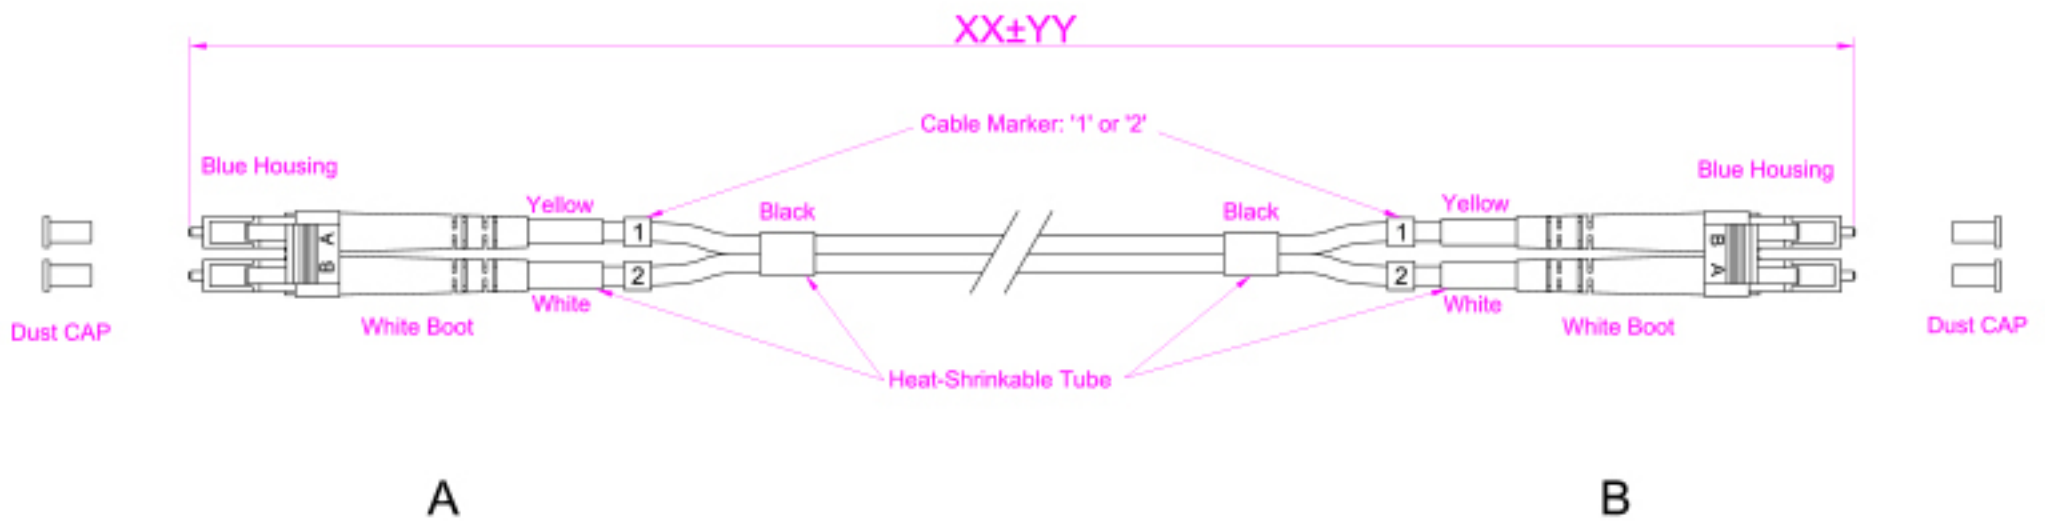

LC(PC)-LC(PC) SM DUPLEX

Fiber Optic Patch Cord LC/PC-LC/PC Duplex Singlemode OFNR Jacket

XX	YY
XX≤1M	YY±50MM
XX>1M	YY±100MM

TOLERANCE			KTU Cabling Solutions (pvt) Ltd				
	INCH	MM					
.X	.015	.30	TITLE: Fiber Optic Patch Cord LC/PC-LC/PC Duplex SM OFNR 3.0mm				
.XX	.010	.10					
.XXX	.005	.05					
DRAWN BY	XIAOHU WANG		P/N: J4P4P239XMP-YL				
CHECK BY			SCALE	1:1	 	REV	A
			UNIT	MM			
APPD BY			SHEET	1/1	DWG NO:		
			DATE	2013/11/16			