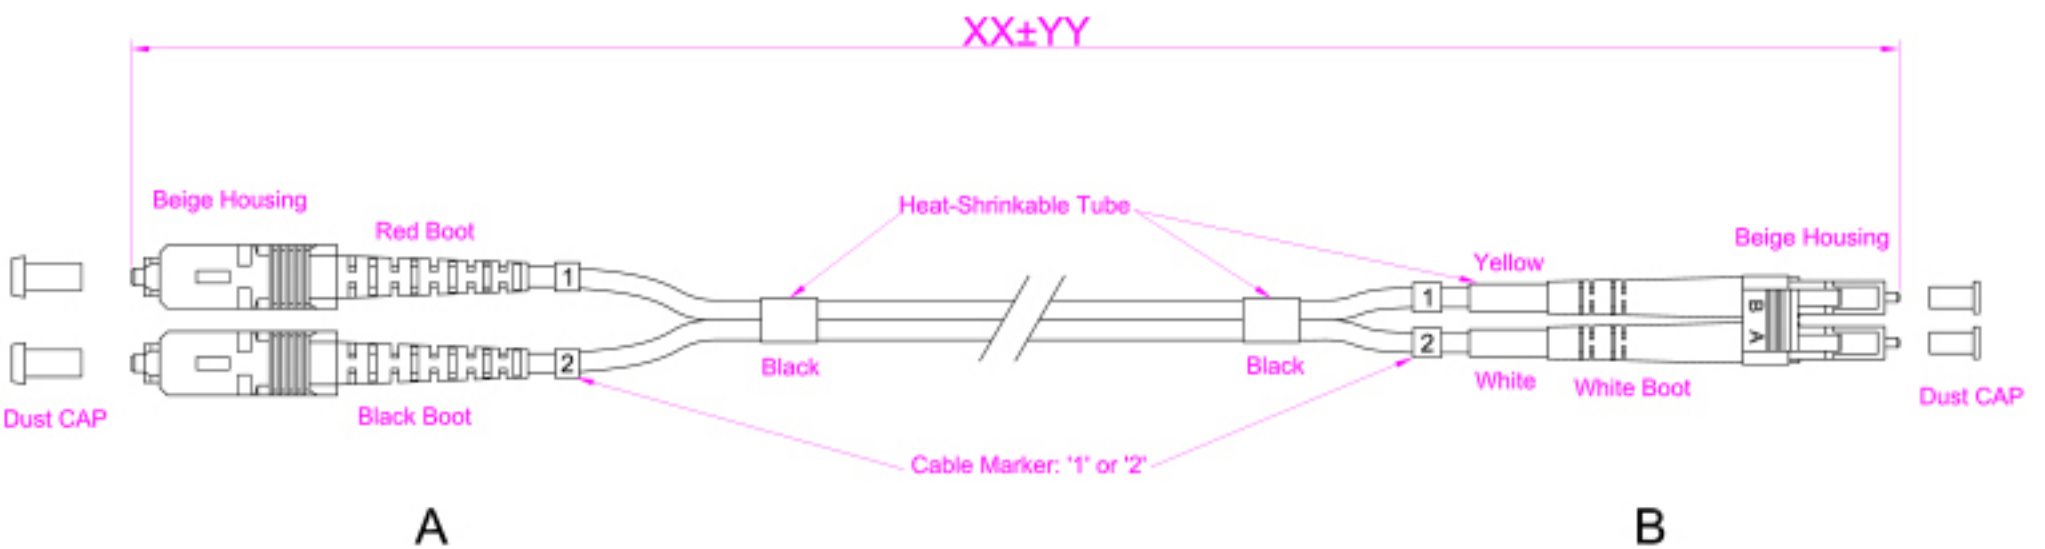

SC(PC)-LC(PC) MM DUPLEX OM3

SC fiber connector multimode with 3.0mm boot Duplex

| XX | YY |
|-------|----------|
| XX≤1M | YY±50MM |
| XX>1M | YY±100MM |

| TOLERANCE | | | KTU Cabling Solutions (pvt) Ltd | | | | |
|-----------|-------------|-----|--|------------|---------|-----|---|
| | INCH | MM | | | | | |
| .X | .015 | .30 | TITLE: Fiber Optic Patch Cord SC/PC-LC/PC Duplex MM 50/125 OFNR 3.0mm | | | | |
| .XX | .010 | .10 | | | | | |
| .XXX | .005 | .05 | | | | | |
| DRAWN BY | XIAOHU WANG | | P/N: J1P4P232XMP-AQ | | | | |
| CHECK BY | | | SCALE | 1:1 | | REV | A |
| | | | UNIT | MM | | | |
| APPD BY | | | SHEET | 1/1 | DWG NO: | | |
| | | | DATE | 2013/11/16 | | | |