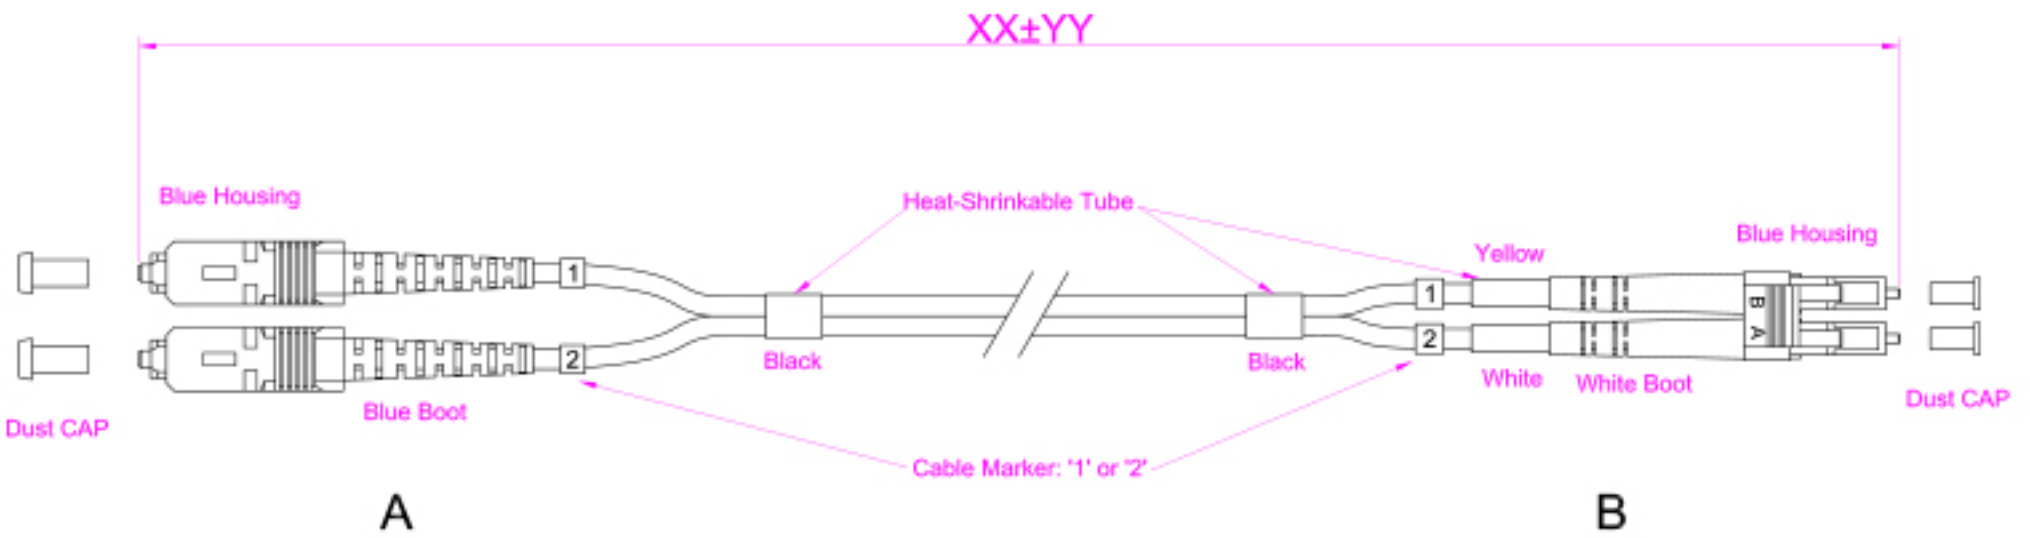

SC(PC)-LC(PC) SM DUPLEX

SC fiber connector Singlemode with 3.0mm boot Duplex

XX	YY
XX≤1M	YY±50MM
XX>1M	YY±100MM

TOLERANCE			KTU Cabling Solutions (pvt) Ltd			
	INCH	MM				
.X	.015	.30	TITLE: Fiber Optic Patch Cord SC/PC-LC/PC Duplex SM OFNR 3.0mm			
.XX	.010	.10				
.XXX	.005	.05				
DRAWN BY	XIAOHU WANG		P/N: J1P4P329XMP-YL			
CHECK BY	SCALE	1:1		 	REV	A
	UNIT	MM				
APPD BY	SHEET	1/1		DWG NO:		
	DATE	2013/11/16				